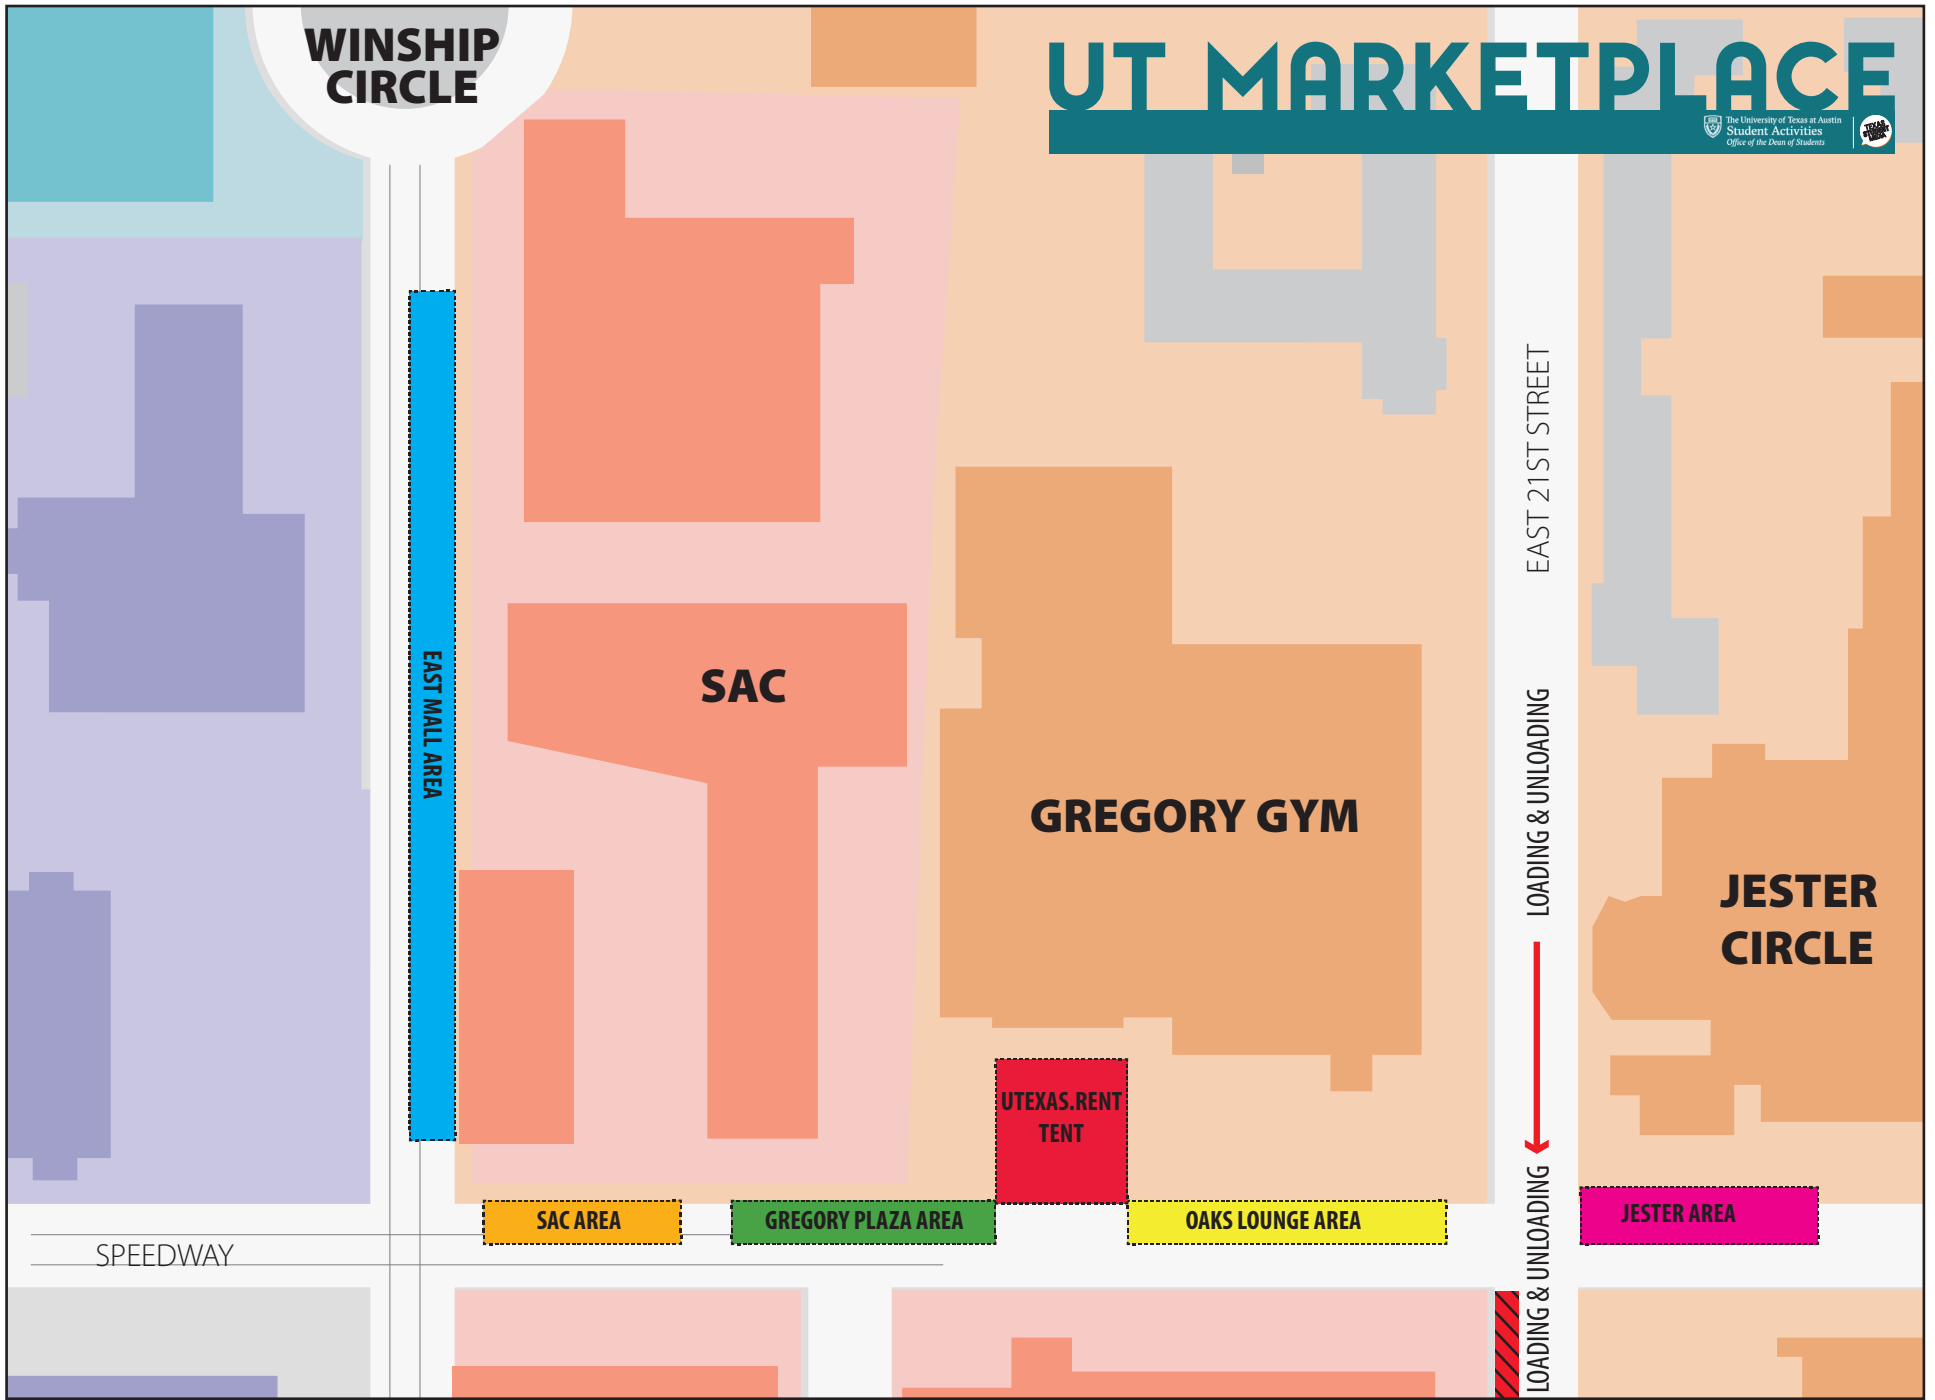

WINSHIP
CIRCLE

UT MARKETPLACE

MAP NOT TO SCALE

EAST MALL AREA

6' BOOTHS

SAC AREA

10' BOOTHS

GREGORY PLAZA AREA

10'-15' BOOTHS

UTEXAS.RENT TENT

STUDENT HOUSING BOOTHS

OAKS LOUNGE AREA

12'-20' BOOTHS

JESTER AREA

EXHIBITORS WITH VEHICLES